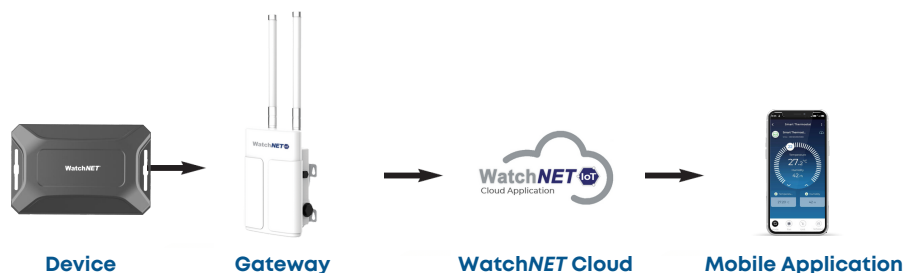

WLRC-AT1-L

Outdoor Asset Tracker Featuring LoRaWAN®

The WatchNET IoT WLRC-AT1-L stands out as an exceptional outdoor tracker, utilizing GNSS and Wi-Fi AP MAC Address Scanning for highly accurate positioning data. With additional tilt and temperature sensors, it ensures comprehensive data collection, making it versatile for various applications. The device is crafted with IP67 and IK09 ratings, ensuring durability in diverse environments. Collaborating seamlessly with the WatchNET IoT LoRaWAN® gateway and mainstream LoRaWAN® network servers, the WLRC-AT1-L boasts low power consumption, allowing it to operate for over 15 years with twice-daily reports. Integrated with the WatchNET IoT LoRaWAN® gateway and WatchNET IoT Cloud solution, users gain the capability to remotely and visually manage all sensor data.

KEY FEATURES

- Equipped with high-precision GNSS positioning and cooperation with Wi-Fi positioning
- Built-in 3-axis accelerometer sensor to monitor device tilt status and movement
- Equipped with NTC temperature sensor enabling environmental detection
- Support IP67 and IK09 rating protections for harsh environment application
- Built-in replaceable batteries and work for up to over 15 years without replacement
- Provide integrated structure and anti-theft design for wireless and safe deployment
- Incorporate UV protection to be suitable for outdoor environments.
- Support Geofencing for targeted messaging to secure the assets and area
- Multiple and switchable modes provide motion tracking, periodic tracking, and timing tracking
- Store locally 1000 historical records and support retransmission to prevent data loss
- Built-in NFC and Bluetooth for easy configuration
- Compliant with standard LoRaWAN® gateways and network servers
- Quick and easy management with WatchNET IoT Cloud solution